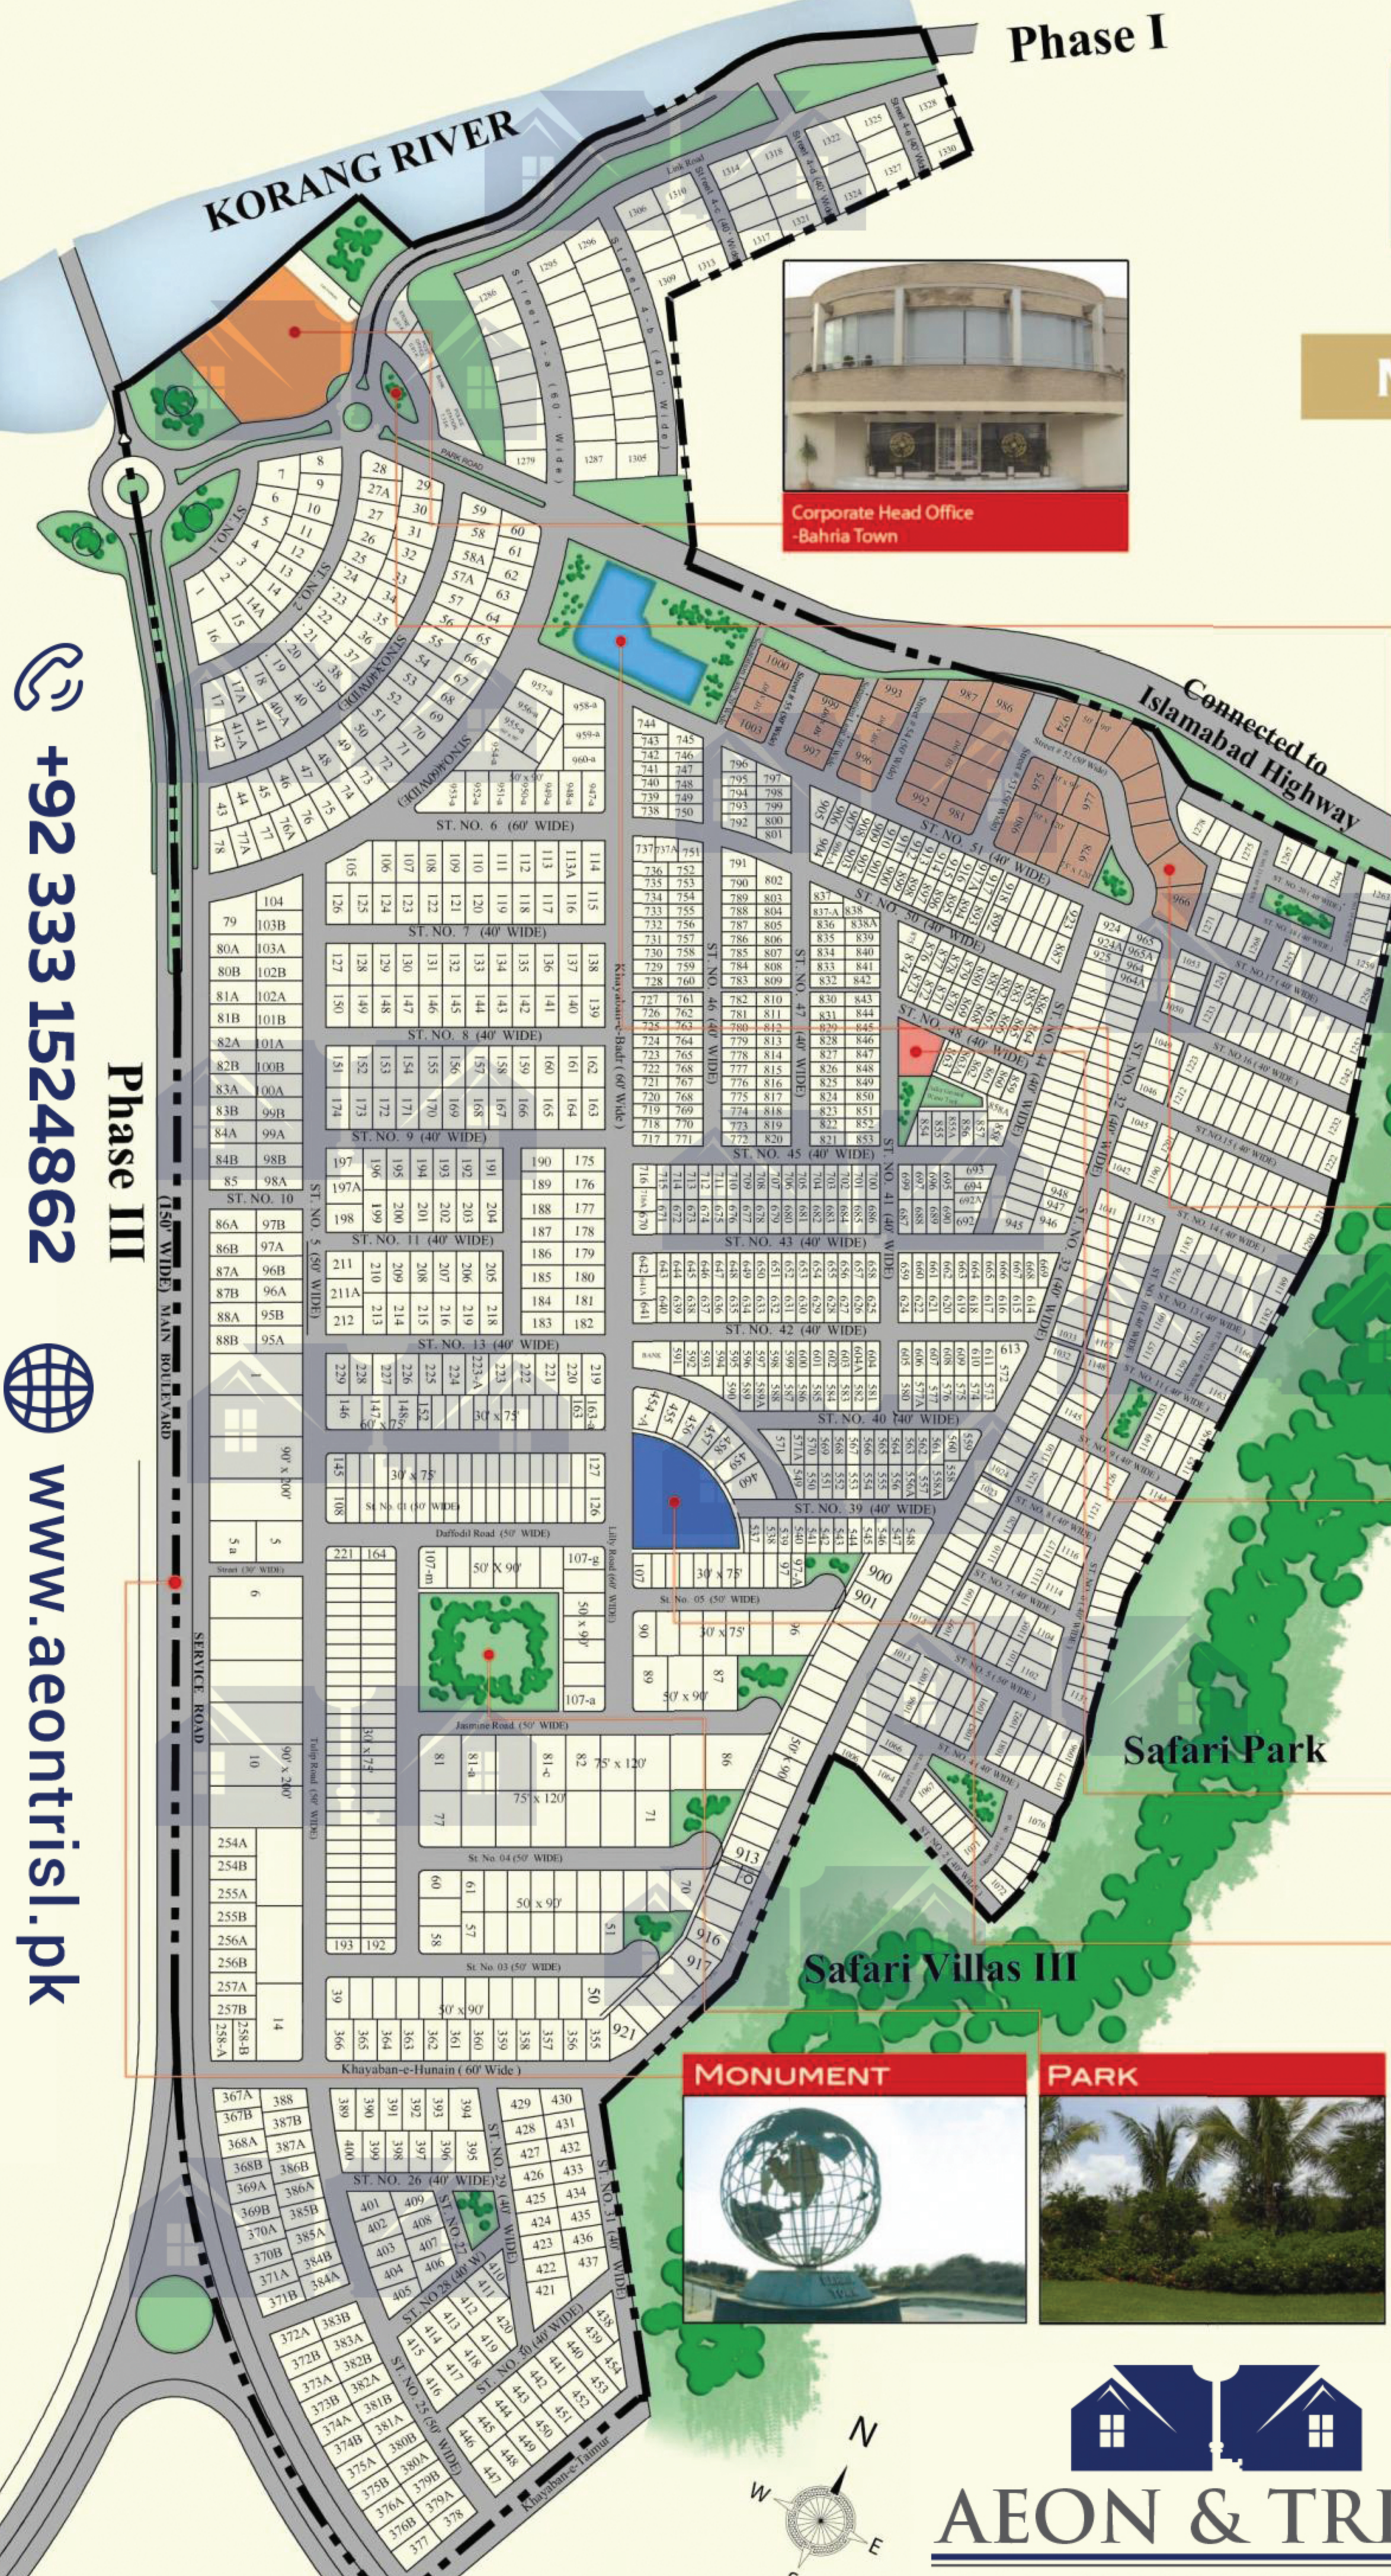

# PHASE 2

BAHRIA TOWN  
RAWALPINDI

## MASTER PLAN

+92 333 1524862

www.aeontrisl.pk

Phase III

Civic Center

Phase V

Corporate Head Office - Bahria Town

LOCATION KEY

PIGEON POINT

MEADOWS

BAHRIA SCHOOL OF NATURAL SCIENCES

MOSQUE

COMMERCIAL AREA

Safari Park

Safari Villas III

MONUMENT