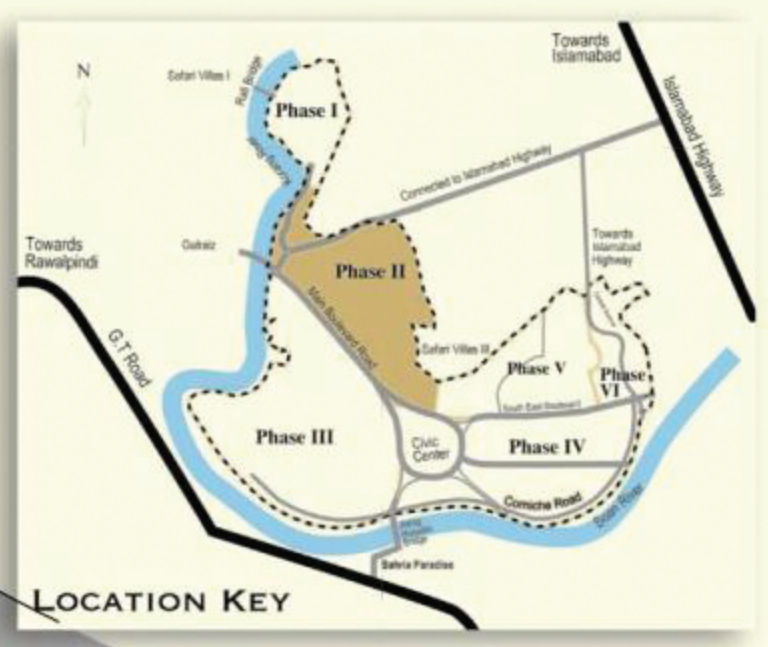

# PHASE 2

BAHRIA TOWN  
RAWALPINDI

## MASTER PLAN

+92 333 1524862

www.aeontrisl.pk

Phase III

Civic Center

Phase V

Corporate Head Office - Bahria Town

LOCATION KEY

PIGEON POINT

MEADOWS

BAHRIA SCHOOL OF NATURAL SCIENCES

MOSQUE

COMMERCIAL AREA

Safari Park

Safari Villas III

MONUMENT